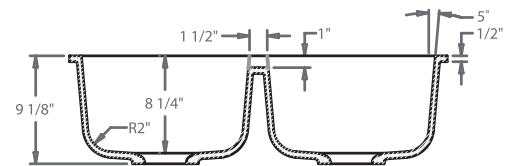

US Surface Warehouse
4601 Spicewood Springs Rd.
Building A, Suite 1-100
Austin, Texas 78759
(866) 433-2229

livingstonesurfaces.com