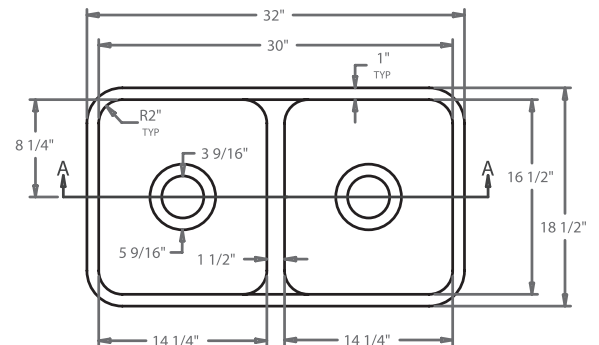

## Dimensions

- **Equal Bowl Dimensions:** 16-1/2" L x 14-1/4" W x 8"D
- **Overall Sink Dimensions:** 32" L x 18-1/2" W x 9-1/8"D

## Features and Product Information

- Available in Brilliant White, Soft White and Creamy White
- Steeper sidewalls increase sink volume / work area at the base
- Fits in a 36" or larger base cabinet
- Seamless, easy-to-clean surface
- Nonporous surface resists mold, mildew and stains
- Rounded and recessed bull-nose divider separates sinks
- Drain holes are nominally 3-1/2" in diameter to accept all standard hardware, including waste disposal units

## Recommended Router Bit

The recommended router bit for model: K-130 is:

- **3/8" Radius:** Wesley Tool Part Number: 300-150LI
- **1/2" Radius:** Wesley Tool Part Number: 300-155LI

**US Surface Warehouse**  
4601 Spicewood Springs Rd.  
Building A, Suite 1-100  
Austin, Texas 78759  
(866) 433-2229