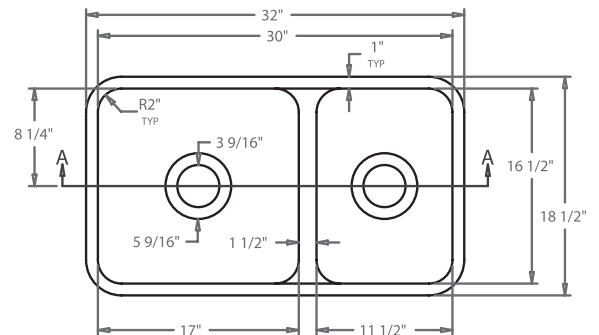

K-140 Solid Surface Double Bowl Kitchen Sink

LivingStone[®]
Quality Surfaces. Solid Value.

Dimensions

- **Large Bowl Dimensions:** 16-1/2"L x 17"W x 8"D
- **Small Bowl Dimensions:** 16-1/2"L x 11-1/2"W x 8"D
- **Overall Sink Dimensions:** 32"L x 18-1/2"W x 9-1/8"D

Features and Product Information

- Available in Brilliant White, Soft White and Creamy White
- Features an ample full-size sink plus a food preparation sink
- Fits in a 36" or larger base cabinet
- Seamless, easy-to-clean surface
- Nonporous surface resists mold, mildew and stains
- Centrally located drain holes allow the sink to be reversible
- Drain holes are nominally 3-1/2" in diameter to accept all standard hardware, including waste disposal units

Recommended Router Bit

The recommended router bit for model: K-140 is:

- **3/8" Radius:** Wesley Tool Part Number: 300-150LI
- **1/2" Radius:** Wesley Tool Part Number: 300-155LI

US Surface Warehouse
4601 Spicewood Springs Rd.
Building A, Suite 1-100
Austin, Texas 78759
(866) 433-2229