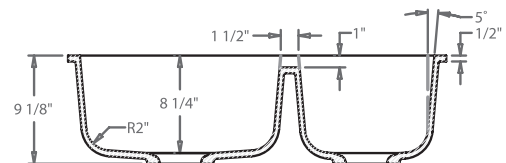

K-140 Solid Surface Double Bowl Kitchen Sink

LivingStone[®]
Quality Surfaces. Solid Value.

Dimensions

- **Large Bowl Dimensions:** 16-1/2"L x 17"W x 8"D
- **Small Bowl Dimensions:** 16-1/2"L x 11-1/2"W x 8"D
- **Overall Sink Dimensions:** 32"L x 18-1/2"W x 9-1/8"D

Features and Product Information

- Available in Brilliant White, Soft White and Creamy White
- Features an ample full-size sink plus a food preparation sink
- Fits in a 36" or larger base cabinet
- Seamless, easy-to-clean surface
- Nonporous surface resists mold, mildew and stains
- Centrally located drain holes allow the sink to be reversible
- Drain holes are nominally 3-1/2" in diameter to accept all standard hardware, including waste disposal units

Recommended Router Bit

The recommended router bit for model: K-140 is:

- **3/8" Radius:** Wesley Tool Part Number: 300-150LI
- **1/2" Radius:** Wesley Tool Part Number: 300-155LI

US Surface Warehouse
4601 Spicewood Springs Rd.
Building A, Suite 1-100
Austin, Texas 78759
(866) 433-2229